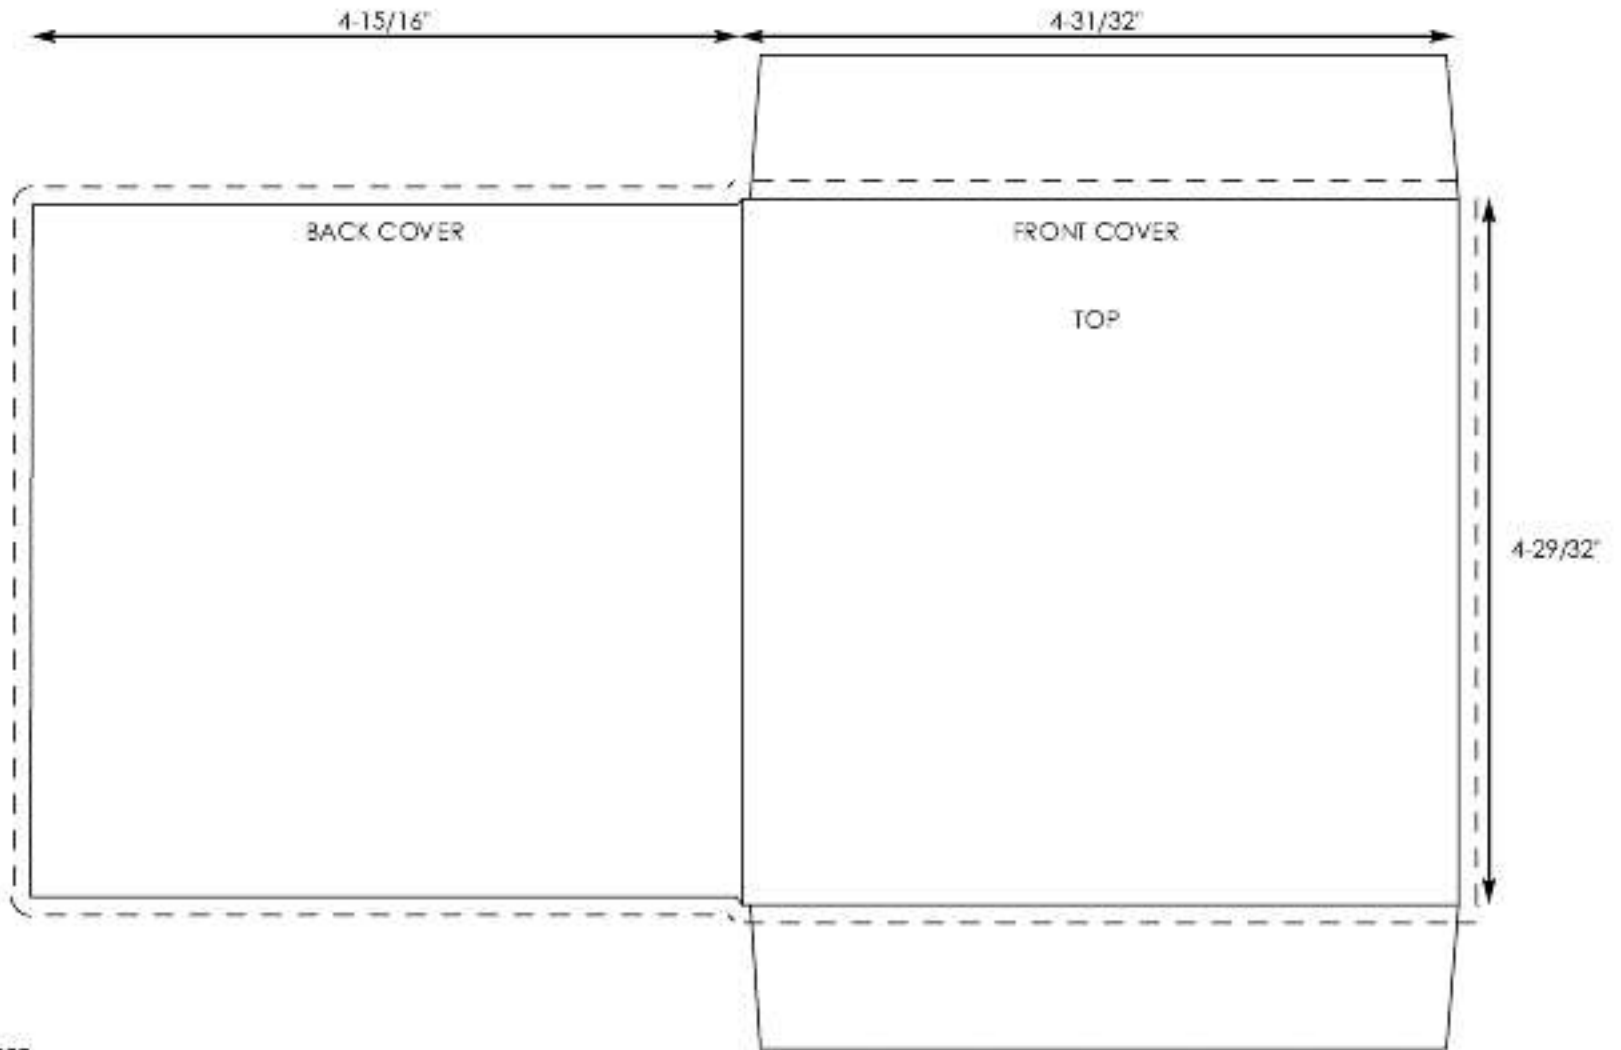

CD Wallet

All supplied film should be accompanied by die vinyl overlay.

----- BLEED LINE -----

CATALOG NO: 9000	REV: -	FINISHED SIZE: 4-29/32 x 4-31/32	FLAT SIZE: 9-29/32 x 6-29/32
DESCRIPTION: CD Wallet		STANDARD STOCK: 16 pt or 18 pt SBS	DATE: November, 1999
		BLEED: 1/8" Minimum	